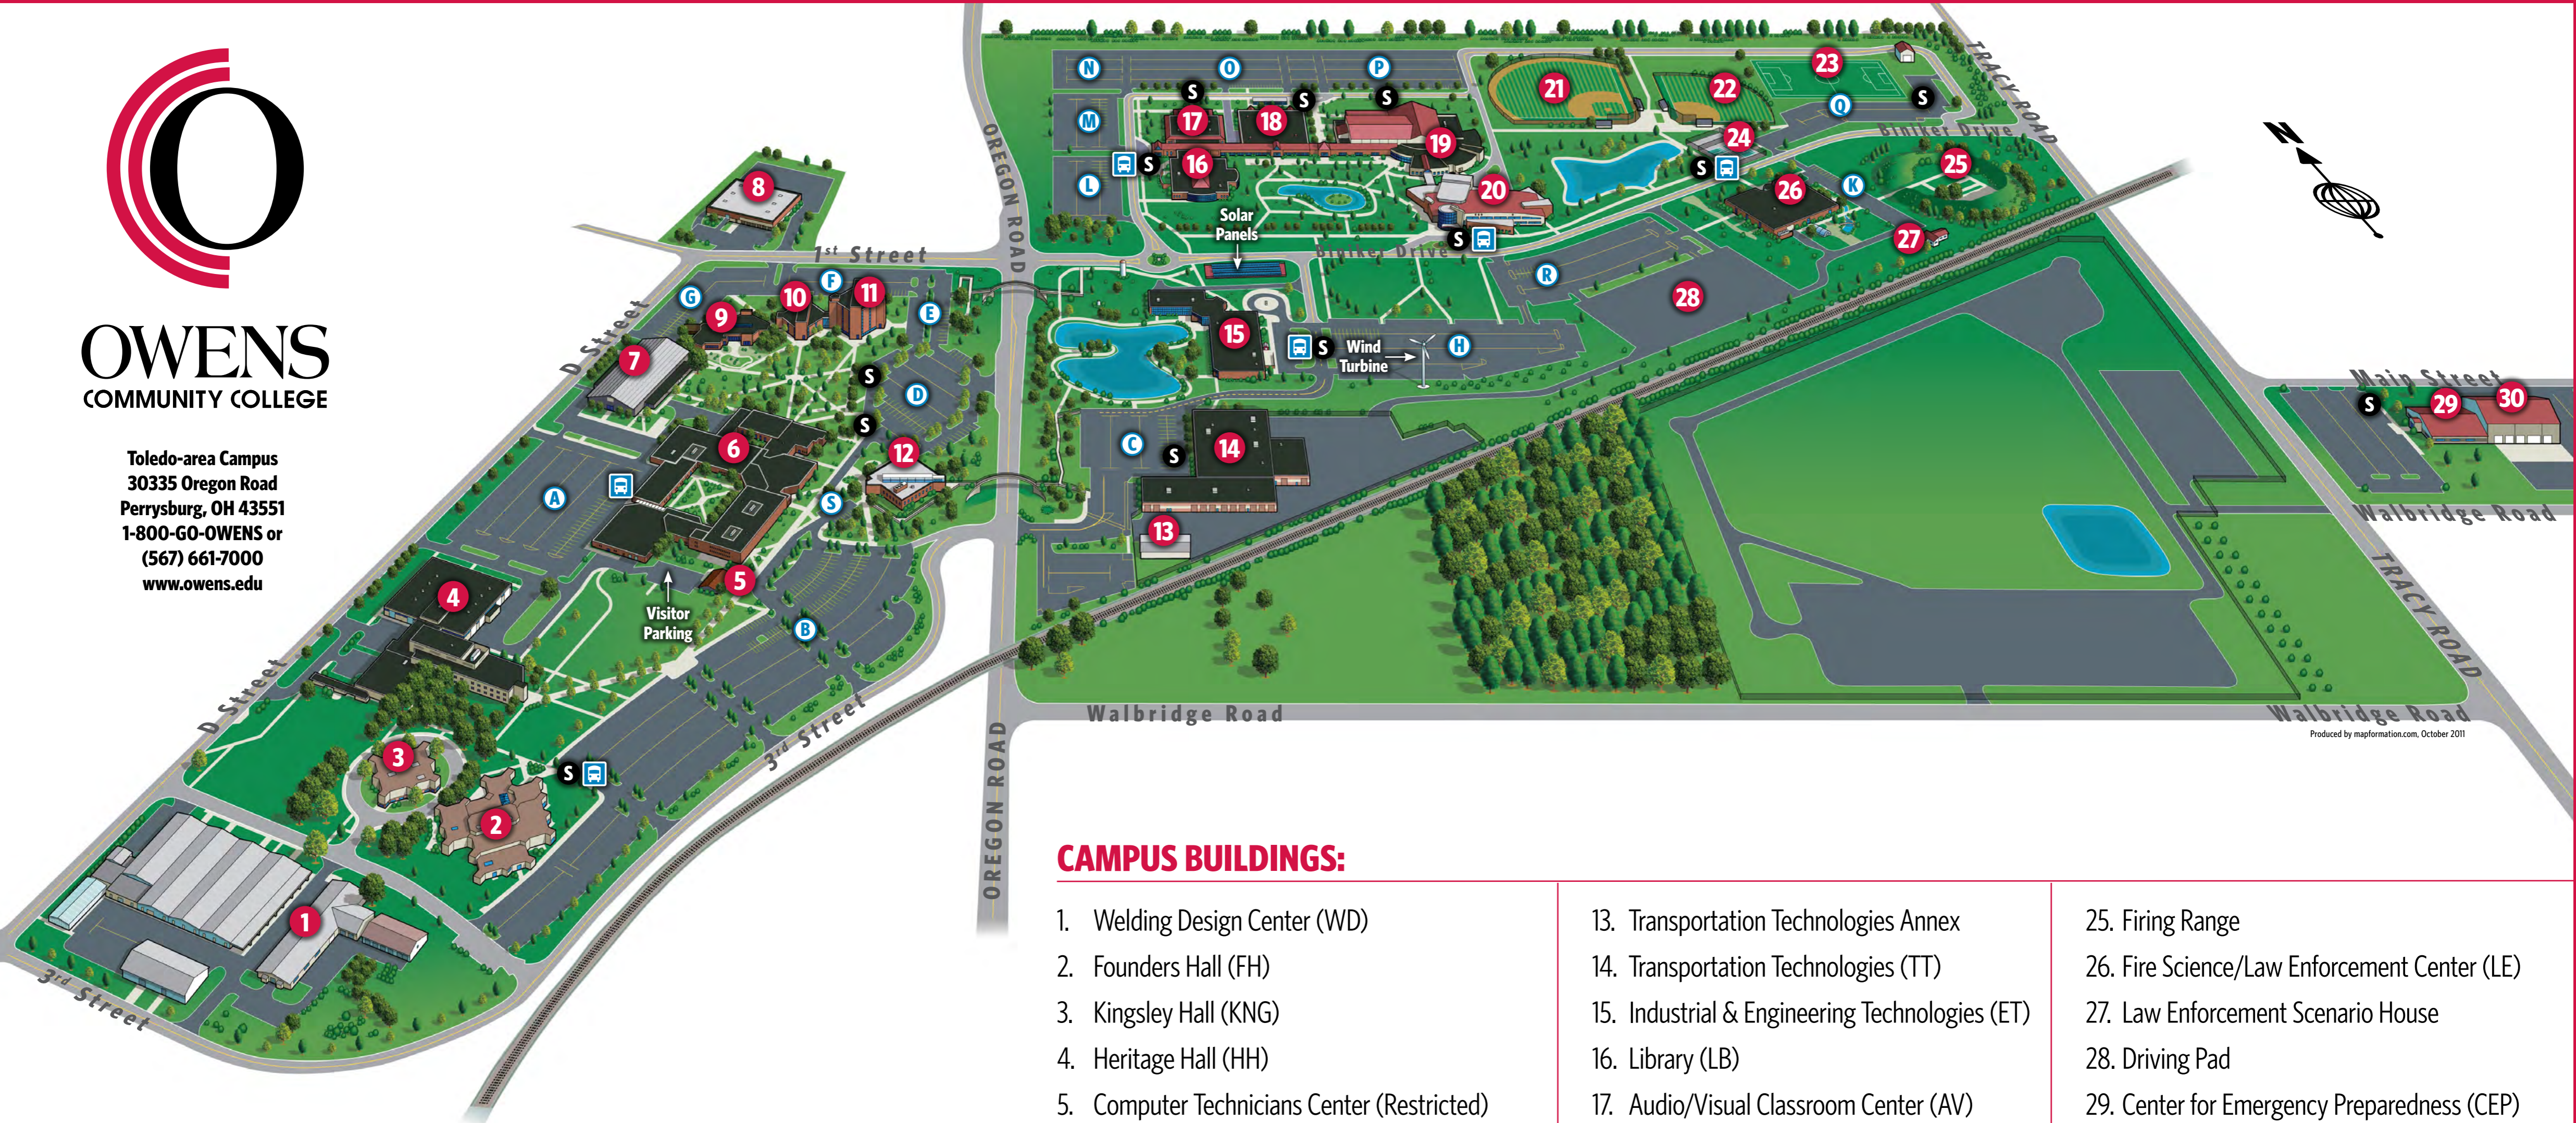

TOLEDO-AREA CAMPUS MAP

OWENS
COMMUNITY COLLEGE

Toledo-area Campus
30335 Oregon Road
Perrysburg, OH 43551
1-800-GO-OWENS or
(567) 661-7000
www.owens.edu

Produced by mapformation.com, October 2011

ABOUT OWENS:

The Owens Community College Toledo-area Campus (Interstate-75 at Exit 198) covers more than 280 acres and is located just five minutes from downtown Toledo.

CAMPUS BUILDINGS:

- | | | |
|--|--|--|
| <ul style="list-style-type: none"> 1. Welding Design Center (WD) 2. Founders Hall (FH) 3. Kingsley Hall (KNG) 4. Heritage Hall (HH) 5. Computer Technicians Center (Restricted) 6. College Hall (CH) 7. Alumni Hall (Public Safety/Disability Services) 8. Facility Services 9. Child Care Center (CC) 10. Bicentennial Hall (BH) 11. Health Technologies Hall (HT) 12. Administration Hall (AD) | <ul style="list-style-type: none"> 13. Transportation Technologies Annex 14. Transportation Technologies (TT) 15. Industrial & Engineering Technologies (ET) 16. Library (LB) 17. Audio/Visual Classroom Center (AV) 18. Math/Science Center (MS) 19. Student Health & Activities Center (SH) 20. Center for Fine & Performing Arts (PA) 21. Baseball Field 22. Softball Field 23. Soccer Field 24. Tennis/Basketball Courts | <ul style="list-style-type: none"> 25. Firing Range 26. Fire Science/Law Enforcement Center (LE) 27. Law Enforcement Scenario House 28. Driving Pad 29. Center for Emergency Preparedness (CEP) 30. Training and Operations Center |
|--|--|--|

- Parking Lots A-S
- Faculty Parking
- Campus Shuttle Bus Stops
- TARTA Downtown Bus Stops